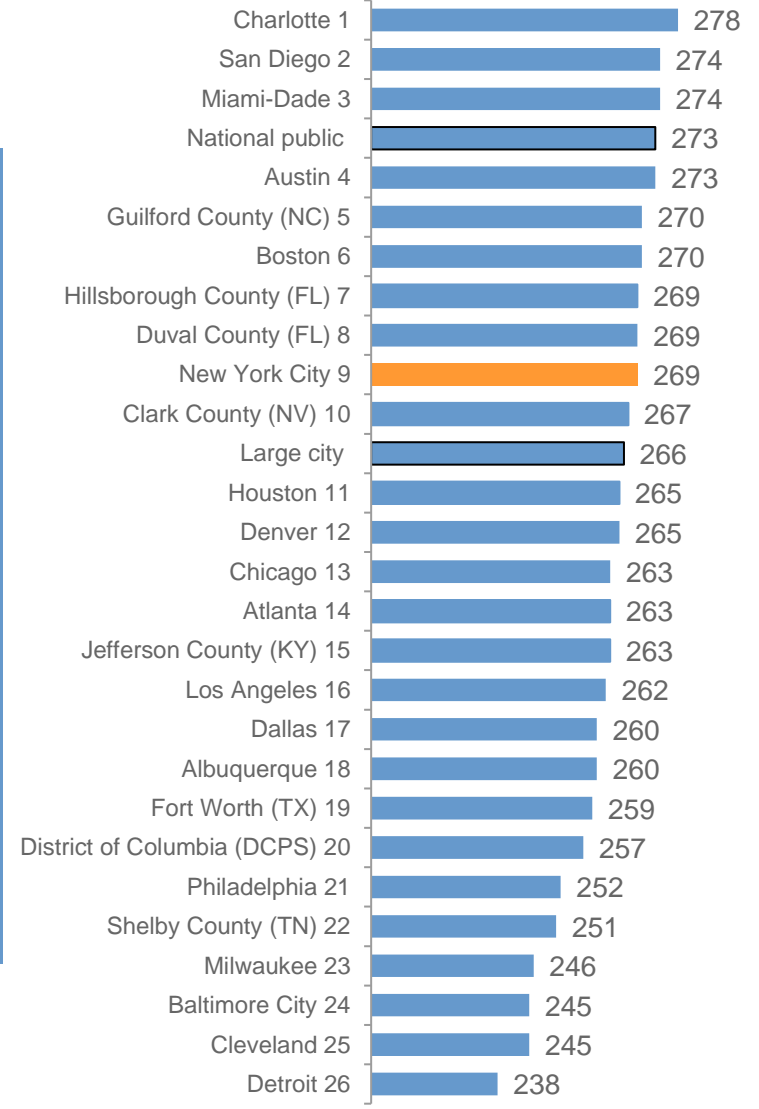

Math Grade 8