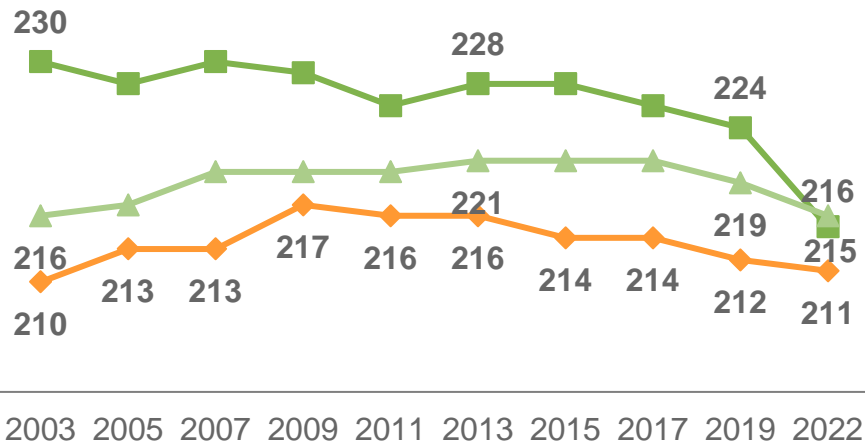

Grade 4

Point Change

	Since 2019	Since 2003
NYC	-9 pts*	-4 pts*
ROS	-11 pts*	-12 pts*
Nation	-5 pts*	+1 pts

2003 2005 2007 2009 2011 2013 2015 2017 2019 2022

Grade 8

Point Change

	Since 2019	Since 2003
NYC	-4 pts	+3 pts
ROS	-8 pts*	-10 pts*
Nation	-8 pts*	-3 pts*

2003 2005 2007 2009 2011 2013 2015 2017 2019 2022

◆ New York City
 ■ Rest of NY State
 ▲ National (Public)

Reading NYC vs. Rest of NY State vs. Nation Scale Scores

NAEP results are based on a sample. Changes over time are flat if they are not statistically significant. Statistically significant changes at the $p < .05$ level are starred.

Grade 4

Point Change

	Since 2019	Since 2003
NYC	-1 pts	+1 pts
ROS	-9 pts*	-15 pts*
Nation	-3 pts*	0 pts

Grade 8

Point Change

	Since 2019	Since 2003
NYC	+1 pts	+3 pts
ROS	-1 pts	-7 pts*
Nation	-3 pts*	-2 pts*