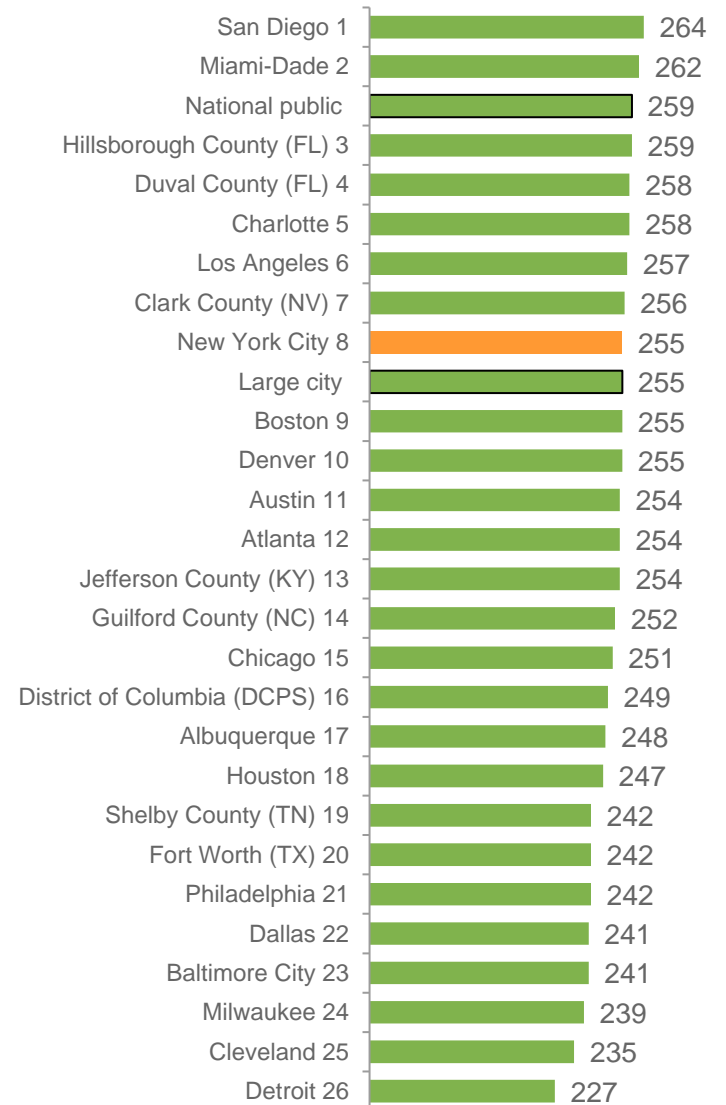

2022 Math Urban District Rankings for All Students Scale Score

Math Grade 4

Math Grade 8

2022 Math Urban District Rankings for Free & Reduced Price Lunch Eligible Students Scale Score

Math Grade 4

Math Grade 8

2022 Reading Urban District Rankings for All Students Scale Score

Reading Grade 4

Reading Grade 8

2022 Reading Urban District Rankings for Free & Reduced Price Lunch Eligible Students Scale Score

Reading Grade 4