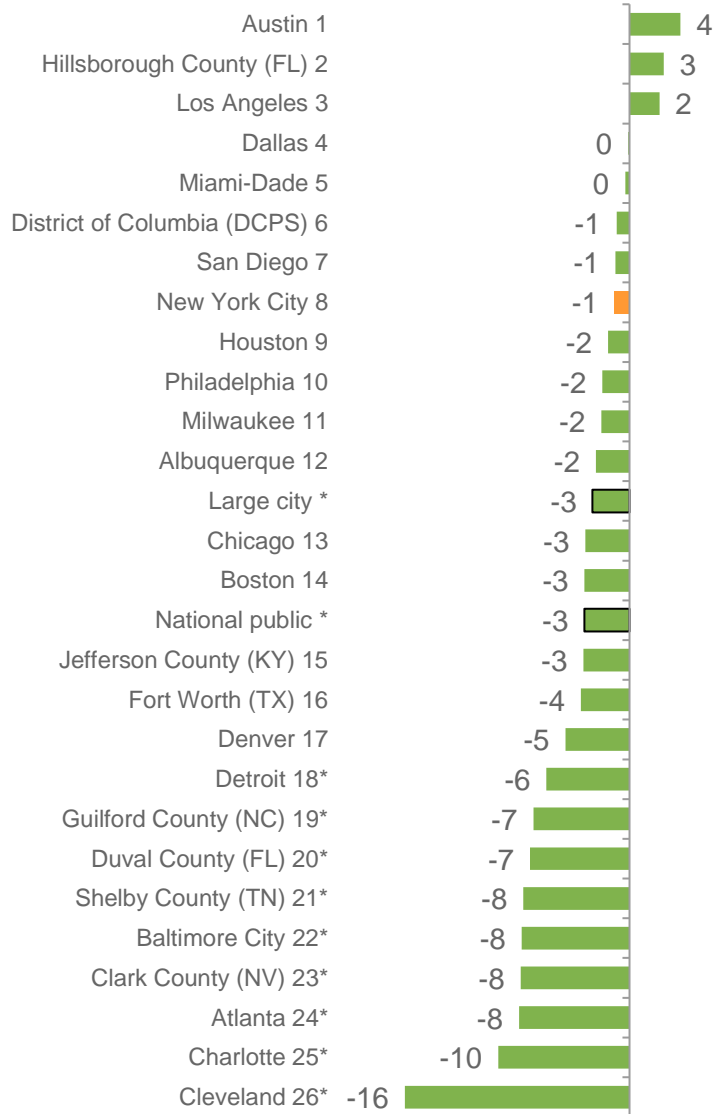

Reading Urban District Rankings for All Students 2019 to 2022 Change in Scale Score

Reading Grade 4