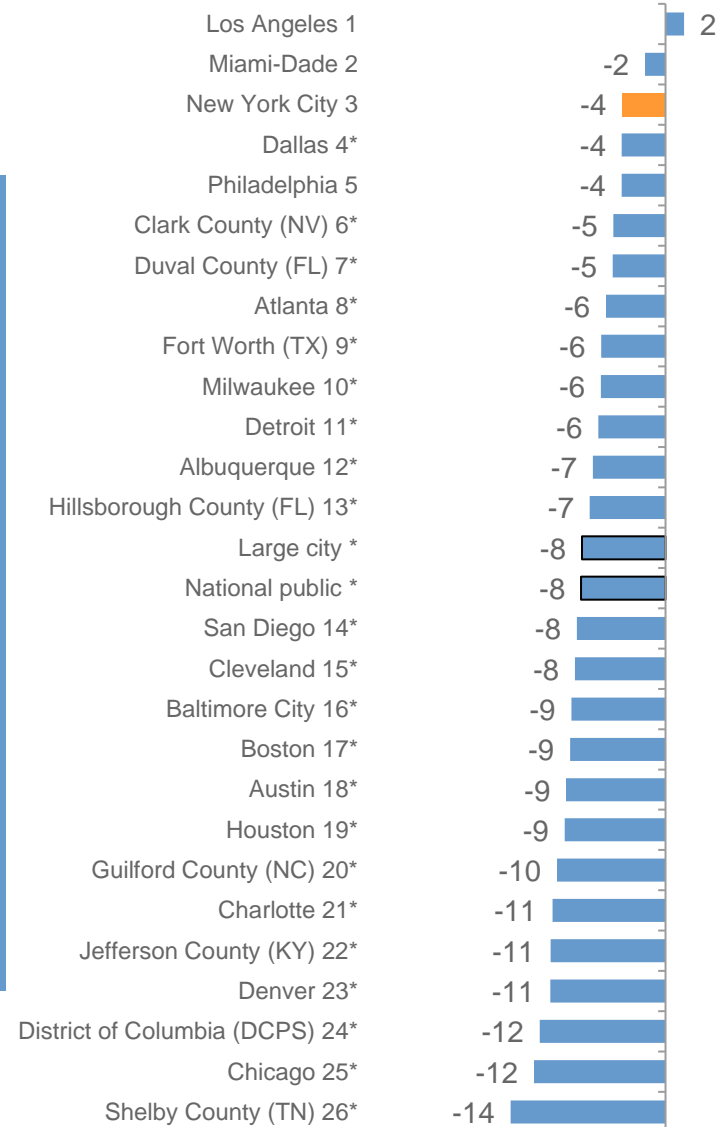

2022 Reading Urban District Rankings for All Students Scale Score

Reading Grade 4

Reading Grade 8

2022 Reading Urban District Rankings for Free & Reduced Price Lunch Eligible Students Scale Score

Reading Grade 4

Reading Grade 8

Math Urban District Rankings for All Students 2019 to 2022 Change in Scale Score

Math Grade 4

Math Grade 8

Reading Urban District Rankings for All Students 2019 to 2022 Change in Scale Score