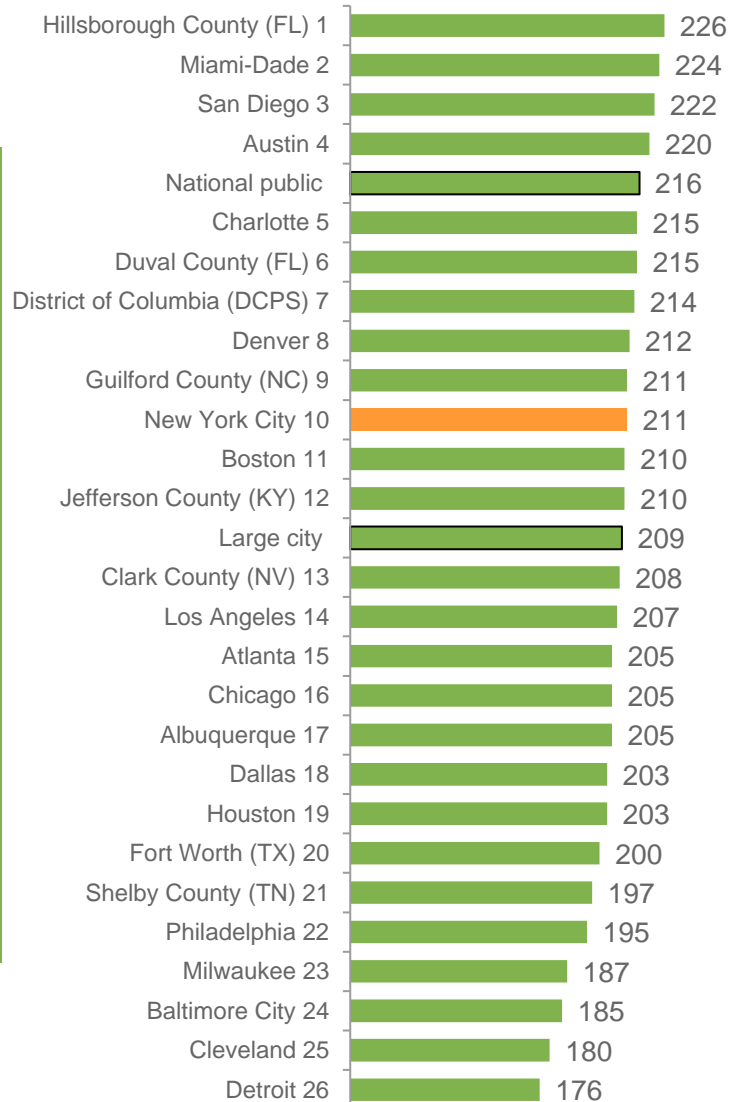

2022 Math Urban District Rankings for All Students Scale Score

Math Grade 4

Math Grade 8

2022 Math Urban District Rankings for Free & Reduced Price Lunch Eligible Students Scale Score

Math Grade 4

Math Grade 8

2022 Reading Urban District Rankings for All Students Scale Score

Reading Grade 4

Reading Grade 8

2022 Reading Urban District Rankings for Free & Reduced Price Lunch Eligible Students Scale Score

Reading Grade 4