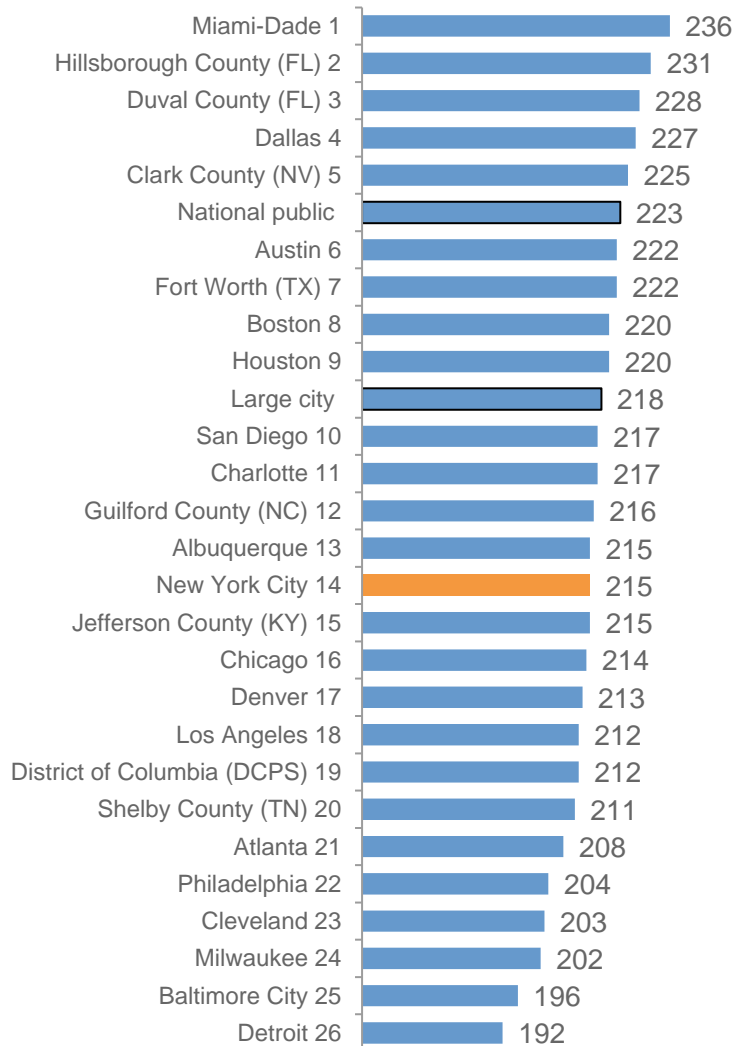

2022 Math Urban District Rankings for All Students Scale Score

Math Grade 4

Math Grade 8

2022 Math Urban District Rankings for Free & Reduced Price Lunch Eligible Students Scale Score

Math Grade 4

Math Grade 8

2022 Reading Urban District Rankings for All Students Scale Score

Reading Grade 4

Reading Grade 8

2022 Reading Urban District Rankings for Free & Reduced Price Lunch Eligible Students Scale Score

Reading Grade 4