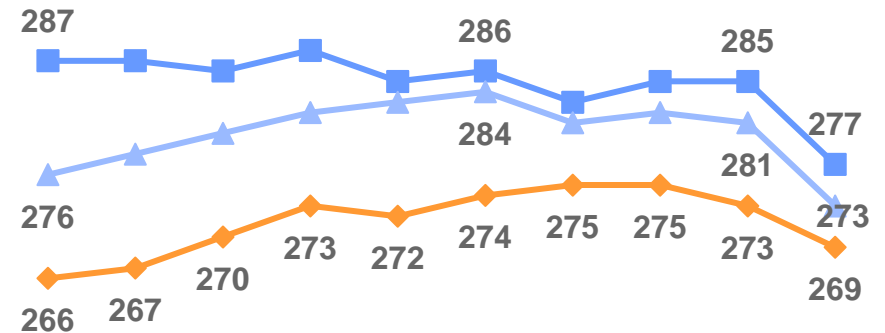

Grade 4

Point Change

	Since 2019	Since 2003
NYC	-9 pts*	-4 pts*
ROS	-11 pts*	-12 pts*
Nation	-5 pts*	+1 pts

2003 2005 2007 2009 2011 2013 2015 2017 2019 2022

Grade 8

Point Change

	Since 2019	Since 2003
NYC	-4 pts	+3 pts
ROS	-8 pts*	-10 pts*
Nation	-8 pts*	-3 pts*