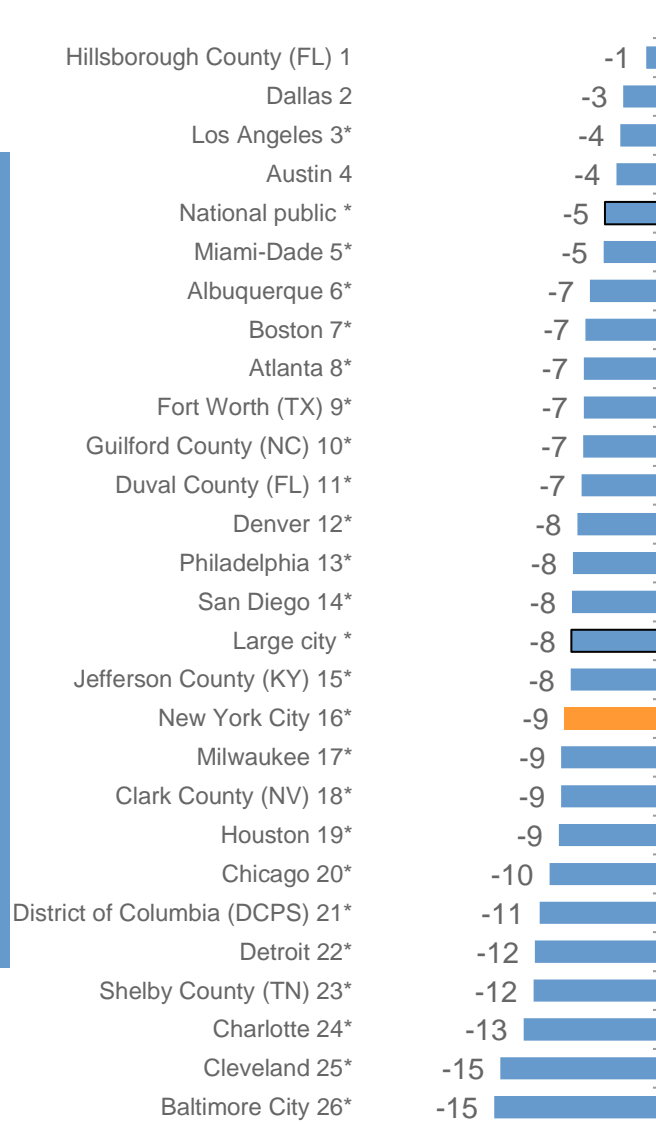

2022 Math Urban District Rankings for All Students Scale Score

Math Grade 4

Math Grade 8

2022 Math Urban District Rankings for Free & Reduced Price Lunch Eligible Students Scale Score

Math Grade 4

Math Grade 8

2022 Reading Urban District Rankings for All Students Scale Score

Reading Grade 4

Reading Grade 8

2022 Reading Urban District Rankings for Free & Reduced Price Lunch Eligible Students Scale Score

Reading Grade 4

Reading Grade 8

Math Urban District Rankings for All Students 2019 to 2022 Change in Scale Score

Math Grade 4

Math Grade 8

Reading Urban District Rankings for All Students 2019 to 2022 Change in Scale Score