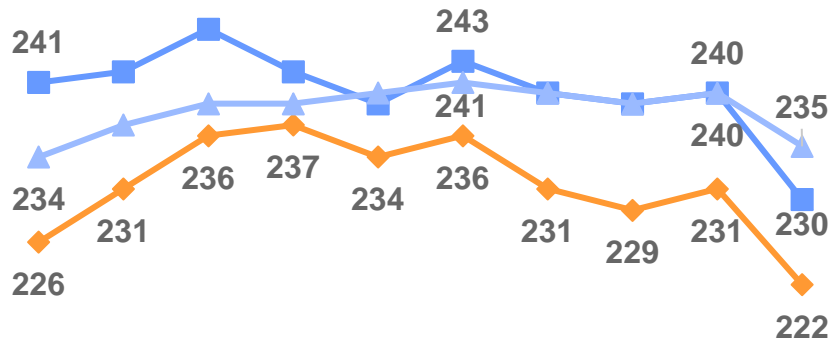

National Assessment of Educational Progress (NAEP)
Mathematics & **Reading**

4th and 8th Grade Results
New York City

Fall 2022

Math NYC vs. Rest of NY State vs. Nation Scale Scores

NAEP results are based on a sample. Changes over time are flat if they are not statistically significant. Statistically significant changes at the $p < .05$ level are starred.

Grade 4

Point Change

	Since 2019	Since 2003
NYC	-9 pts*	-4 pts*
ROS	-11 pts*	-12 pts*
Nation	-5 pts*	+1 pts

2003 2005 2007 2009 2011 2013 2015 2017 2019 2022

Grade 8

Point Change

	Since 2019	Since 2003
NYC	-4 pts	+3 pts
ROS	-8 pts*	-10 pts*
Nation	-8 pts*	-3 pts*