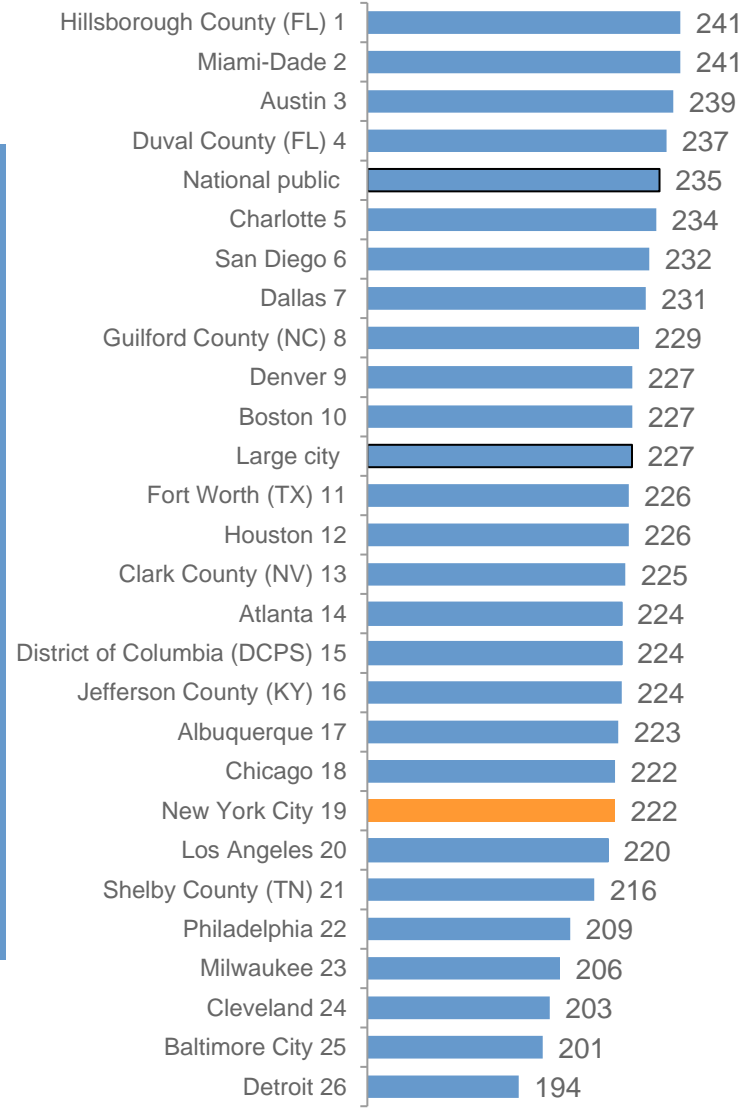

2022 Math Urban District Rankings for All Students Scale Score

Math Grade 4