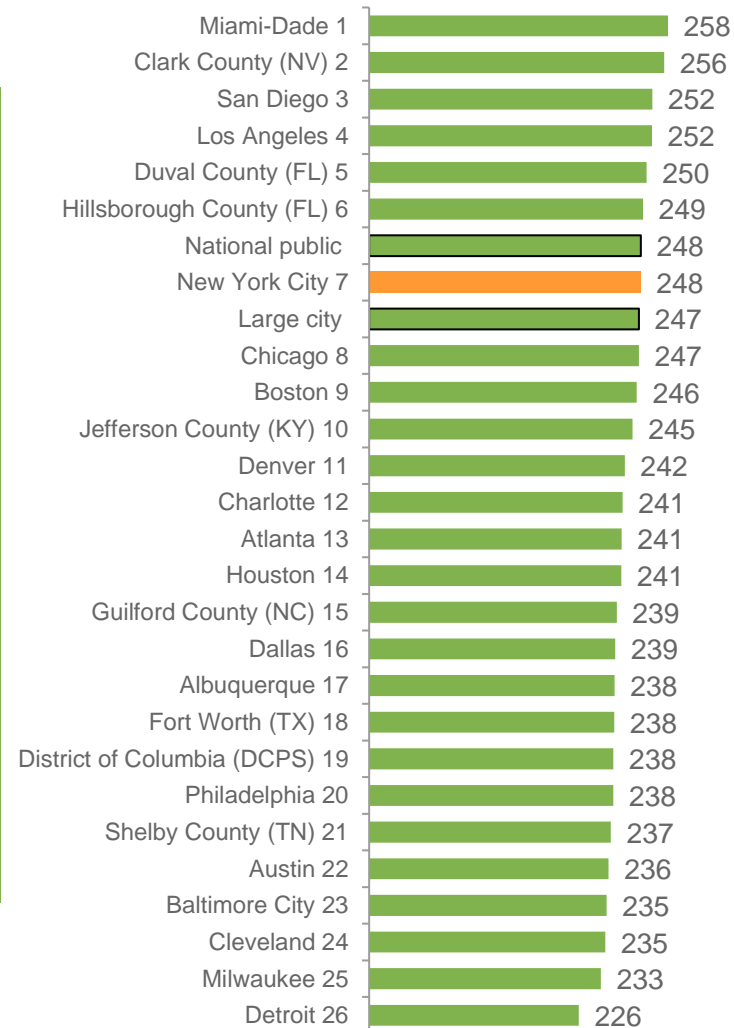

2022 Math Urban District Rankings for All Students Scale Score

Math Grade 4

Math Grade 8

2022 Math Urban District Rankings for Free & Reduced Price Lunch Eligible Students Scale Score

Math Grade 4

Math Grade 8

2022 Reading Urban District Rankings for All Students Scale Score

Reading Grade 4

Reading Grade 8

2022 Reading Urban District Rankings for Free & Reduced Price Lunch Eligible Students Scale Score

Reading Grade 4

Reading Grade 8

Math Urban District Rankings for All Students 2019 to 2022 Change in Scale Score

Math Grade 4

Math Grade 8

Reading Urban District Rankings for All Students 2019 to 2022 Change in Scale Score