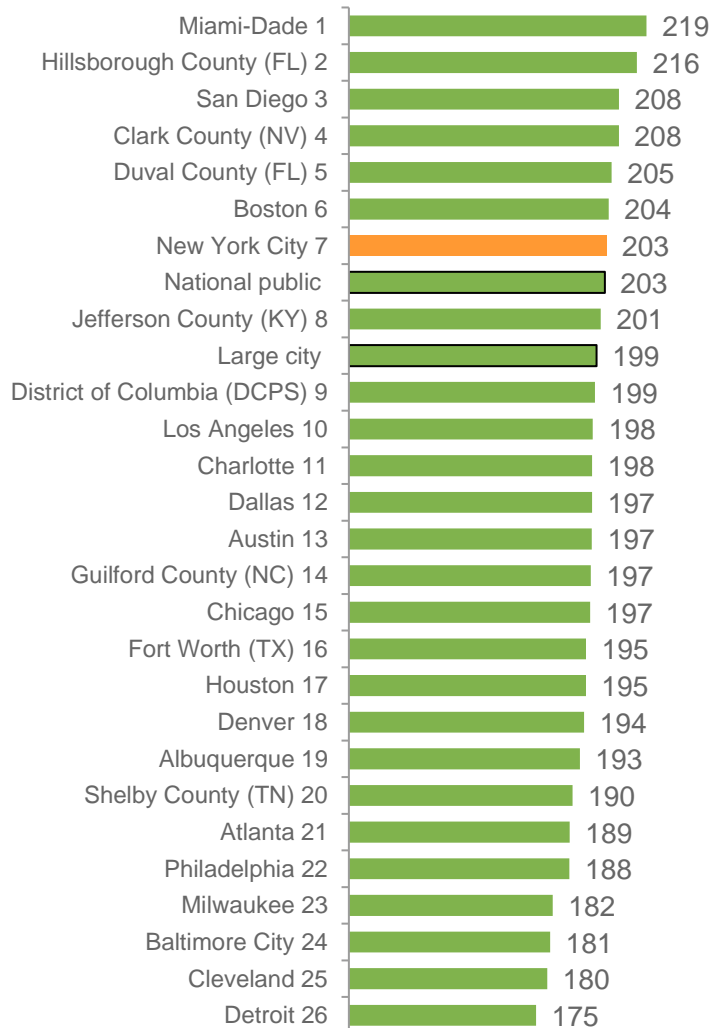

2022 Math Urban District Rankings for All Students Scale Score

Math Grade 4

Math Grade 8

2022 Math Urban District Rankings for Free & Reduced Price Lunch Eligible Students Scale Score

Math Grade 4

Math Grade 8

2022 Reading Urban District Rankings for All Students Scale Score

Reading Grade 4

Reading Grade 8

2022 Reading Urban District Rankings for Free & Reduced Price Lunch Eligible Students Scale Score

Reading Grade 4

Reading Grade 8

Math Urban District Rankings for All Students 2019 to 2022 Change in Scale Score

Math Grade 4

Math Grade 8

Reading Urban District Rankings for All Students 2019 to 2022 Change in Scale Score