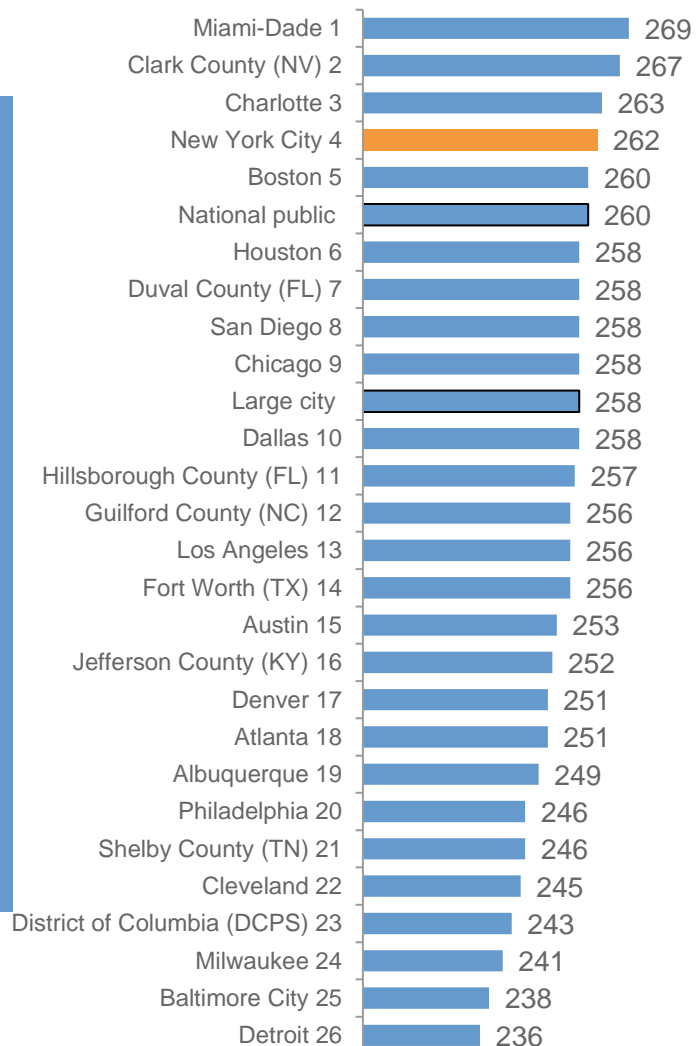

2022 Math Urban District Rankings for All Students Scale Score

Math Grade 4

Math Grade 8

2022 Math Urban District Rankings for Free & Reduced Price Lunch Eligible Students Scale Score

Math Grade 4

Math Grade 8

2022 Reading Urban District Rankings for All Students Scale Score

Reading Grade 4

Reading Grade 8

2022 Reading Urban District Rankings for Free & Reduced Price Lunch Eligible Students Scale Score

Reading Grade 4