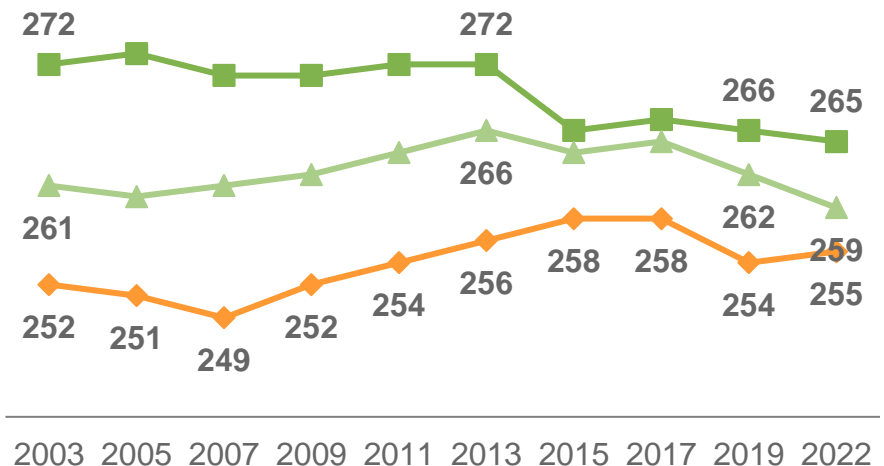

Grade 4

Point Change

	Since 2019	Since 2003
NYC	-1 pts	+1 pts
ROS	-9 pts*	-15 pts*
Nation	-3 pts*	0 pts

Grade 8

Point Change

	Since 2019	Since 2003
NYC	+1 pts	+3 pts
ROS	-1 pts	-7 pts*
Nation	-3 pts*	-2 pts*